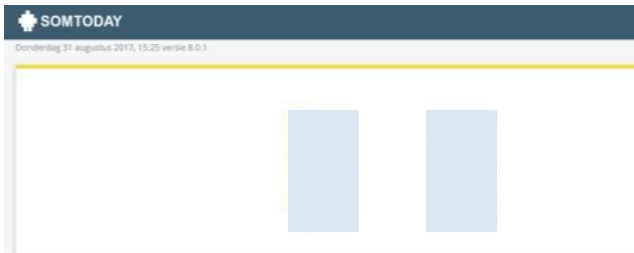

Meerdere kinderen op scholen van de CVO Groep?

Klik op het fotootje om naar het betreffende kind te gaan.

De gegevens zijn hierboven onzichtbaar gemaakt vanwege de privacywetgeving.

Goed om te weten

- Het **wachtwoord** kunt u zelf wijzigen via uw profiel (klik rechtsboven op uw naam).
- **Een wijziging van uw e-mailadres** kunt u doorgeven aan **de leerlingenadministratie** (leerlingenadministratie@reviusdoorn.nl).
  Dit is van belang voor het kunnen ontvangen van alle informatie van de school!
- **Uitloggen** doet u rechtsboven.

Ouderapp

BELANGRIJK: Voordat u de app kunt gebruiken moet u eerst ingelogd hebben in Somtoday via de link <https://cvog.somtoday.nl> en dit geldt ook bij het wijzigen van uw wachtwoord.

Nadat u een keer bij bovenstaande link hebt ingelogd kunt u de 'Somtoday Ouder' app gebruiken:

- [Google Android App voor Ouders/Verzorger](#)
- [Apple iOS App voor Ouders/Verzorgers](#)